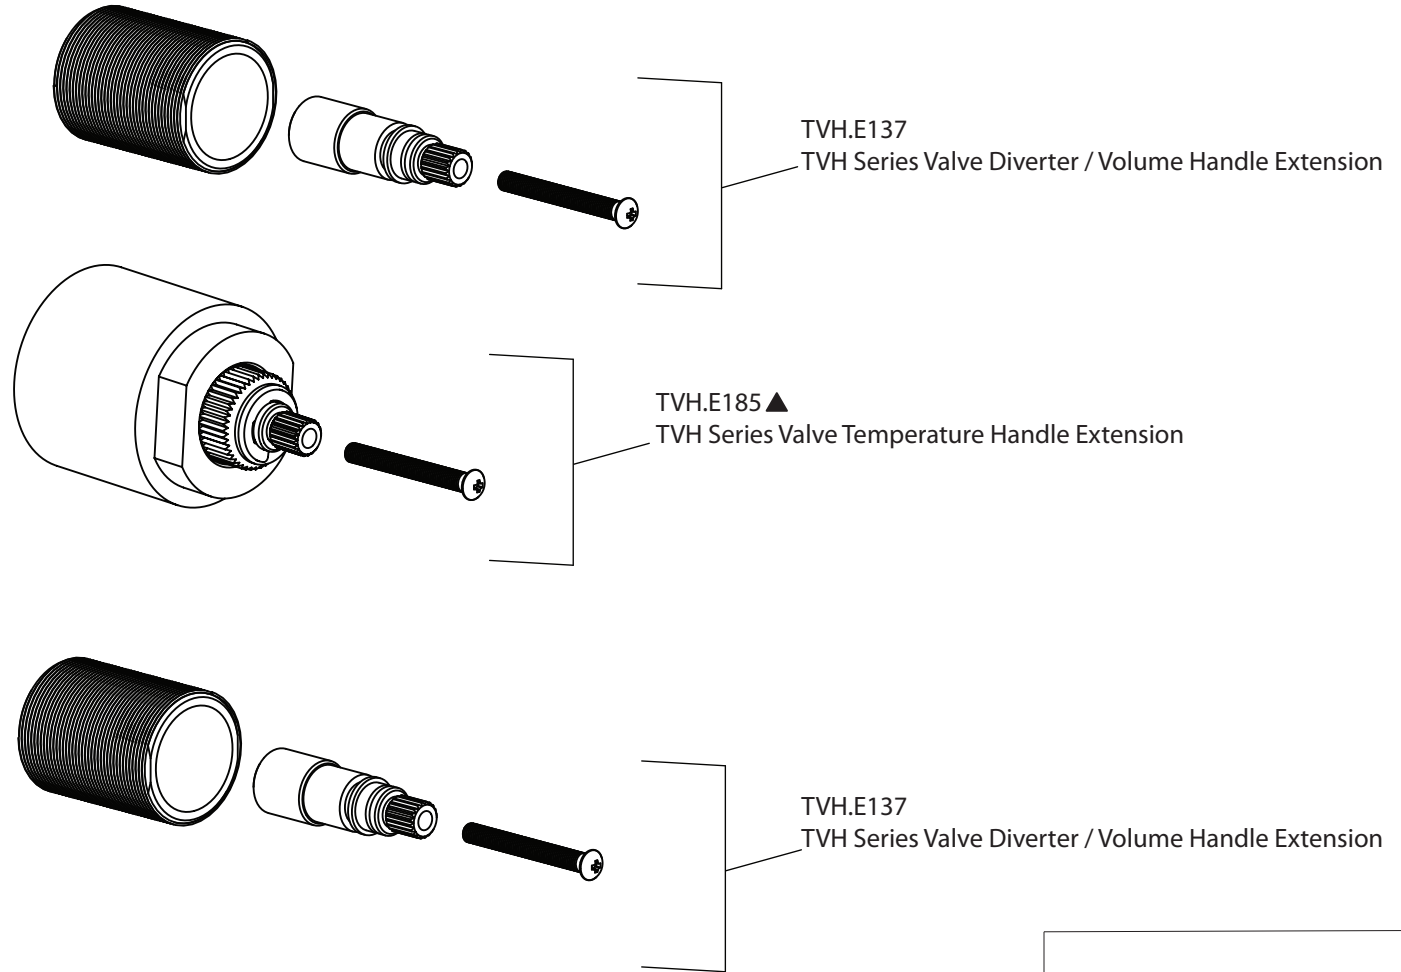

# Product Parts Breakdown

**isenberg**  
innovation+design

TVH.4401E